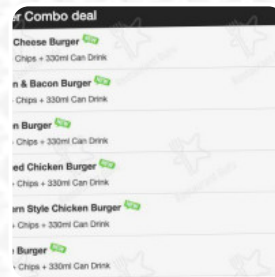

A comprehensive [menu](#) of Paradise Pizza from [Paeroa](#) covering all **19** courses and drinks can be found here on the menu. For **seasonal or weekly deals**, please get in touch via phone or use the contact details provided on the website.