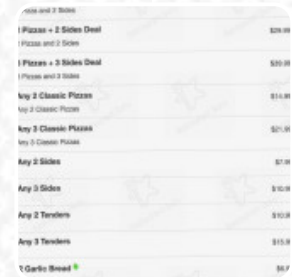

Paradise Pizza Menu

<https://menulist.menu>
 127 Normanby Rd, Paeroa, New Zealand
<https://paradisepizza.co.nz/>

A comprehensive [menu](#) of Paradise Pizza from [Paeroa](#) covering all **19** courses and drinks can be found here on the menu. For **seasonal or weekly deals**, please get in touch via phone or use the contact details provided on the website.