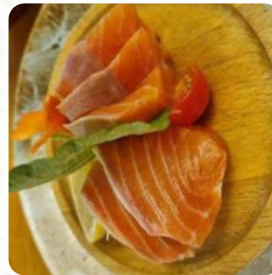

Sono Japanese Portside Wharf Menu

<https://menulist.menu>

39 Hercules St, Hamilton QLD 4007, Australia

+61732686655 - <https://www.sonorestaurant.com.au>

On this webpage, you can find the *complete [menu](#)* of Sono Japanese Portside Wharf from Hamilton. Currently, there are **19** menus and drinks up for grabs. For **seasonal or weekly deals**, please contact the owner of the restaurant directly. You can also contact them through their website. Sono Japanese Restaurant at Portside Wharf in Brisbane offers an original menu with customer favorites at great prices. Come and experience the authentic flavors of Japan with a dining experience that has received rave reviews from our satisfied customers.

Sono Japanese Portside Wharf Menu

Alcoholic Drinks

PROSECCO

Sushi Rolls

SUSHI

Sushi

SASHIMI

Drinks

DRINKS

Appetizer

TEMPURA

Restaurant Category

DESSERT

Japanese Specialties

CHICKEN TERIYAKI

SAKE