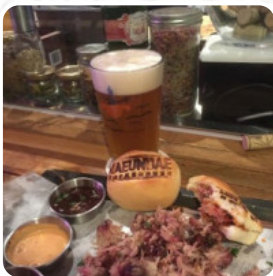

The Party Haeundae Speisekarte

<https://menulist.menu/>

24 B1F Haeundaehaebyeon-ro 298beon-gi, Haeundae-gu, Busan, South Korea, Korea, Republic of

+82517447711 - <https://www.gotheparty.com>

The Party Haeundae Speisekarte

Sushi Rolls

SUSHI

*Sushi**

SASHIMI

Chicken

FRIED CHICKEN

Sauces

BBQ