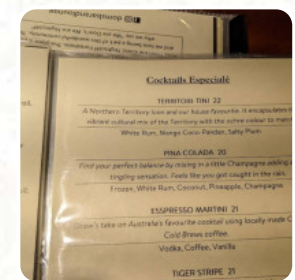

Dom's And Lounge Menu

<https://menulist.menu>

60 Aralia St, NIGHTCLIFF, Australia

+61457532550,+61439534353 - <https://www.domsdarwin.com.au/>

The restaurant from NIGHTCLIFF offers 20 different menus and drinks on [the card](#) at an average price of A\$14.

Dom's And Lounge Menu

Gnocchi

GNOCCHI

Starters

STEAMED DUMPLINGS A\$15

Spirits

MARTINI

Mezza - Libanesische Vorspeisen