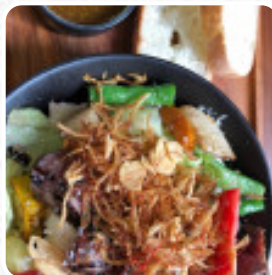

On this website, you can find the **complete [menu](https://menulist.menu)** of **Sensory 68** from West Central District. Currently, there are **11** meals and drinks up for grabs. For **seasonal or weekly deals**, please contact the owner of the restaurant directly. You can also contact them through their website.