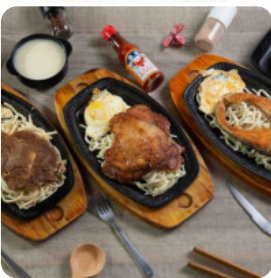

A complete [menu](#) of Niú Mó Wáng Niú Pái Rè Hé Diàn from Rehe Street covering all 17 dishes and drinks can be found here on the food list. For seasonal or weekly deals, please get in touch via phone or use the contact details provided on the website.