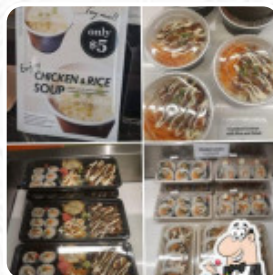

Rimi Sushi Menu

<https://menulist.menu>
182 High St, Hawera, New Zealand
<https://182>

Here you can find the [menu](#) of Rimi Sushi in [Hawera](#). At the moment, there are **12** meals and drinks on the menu. You can inquire about *changing offers* via phone.

SALMON

SEAFOOD

PORK MEAT

GARLIC

These Types Of Dishes Are Being Served

NOODLES

CHICKEN

FISH