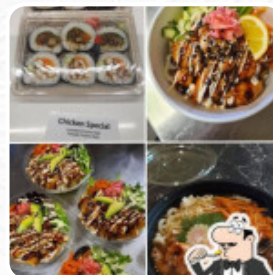

Rimi Sushi Menu

<https://menulist.menu>
182 High St, Hawera, New Zealand
<https://182>

Here you can find the [menu](#) of Rimi Sushi in [Hawera](#). At the moment, there are **12** meals and drinks on the menu. You can inquire about *changing offers* via phone.

SALMON

SEAFOOD

PORK MEAT

GARLIC

These Types Of Dishes Are Being Served

NOODLES

CHICKEN

FISH