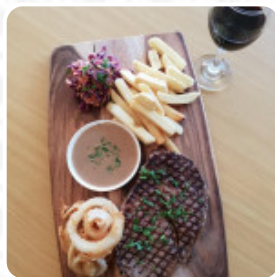

The Country Providore Cafe Menu

<https://menulist.menu>

143 Boorowa Street Young NSW 2594, YOUNG, Australia
+61263827255 - <http://countryprovidorecafe.com.au/>

Here you can find the [menu](#) of **The Country Providore Cafe** in [YOUNG](#). At the moment, there are **20** menus and drinks on the food list. You can inquire about *changing offers* via phone.

The Country Providore Cafe Menu

Entrées

TOMATO CREAM SOUP

Drinks

DRINKS

Dessert

CHEESECAKE

Soft Drinks

JUICE

Tapas

EGGPLANT TAPAS

Mexican Dishes

CHILLI SAUCE

Hot Drinks

COFFEE

Restaurant Category

BAR

ITALIAN

These Types Of Dishes Are Being Served

BURGER

PANINI

MEAT

PASTA

ICE CREAM