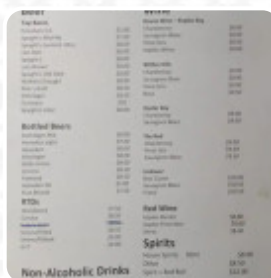

Huapai Tavern Menu

<https://menulist.menu>

319 State Highway 16, Kumeū 0810, New Zealand, Waitakere
+6494129851 - <https://huapaitavern.co.nz>

A complete [menu](#) of Huapai Tavern from Waitakere covering all 14 menus and drinks can be found here on the food list. For **seasonal or weekly deals**, please get in touch via phone or use the contact details provided on the website.

Huapai Tavern Menu

Non Alcoholic Drinks

APPLE JUICE

Main Courses

NACHOS

Fish Dishes

FISH & CHIPS

Starters & Salads