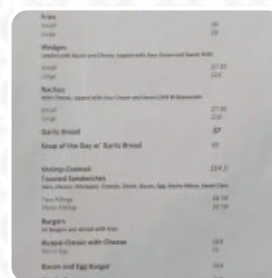

A complete [menu](#) of Huapai Tavern from Waitakere covering all 14 menus and drinks can be found here on the food list. For **seasonal or weekly deals**, please get in touch via phone or use the contact details provided on the website.