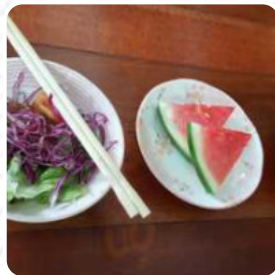

Here you can find the [menu](#) of *Jibiru Yakitori Craft Beer* in Singapore. At the moment, there are **19** meals and drinks on the menu. You can inquire about **seasonal or weekly deals** via phone.