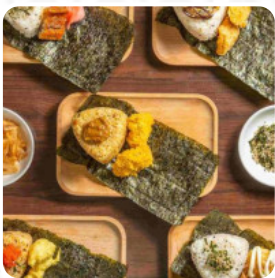

Here you can find the [menu](#) of 金飯糰 in East District. At the moment, there are **18** dishes and drinks on the card. You can inquire about *changing offers* via phone.