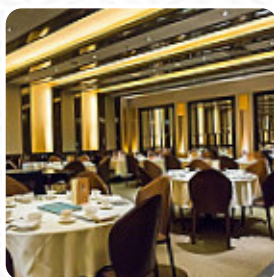

Here you can find the [menu](#) of **Imperial Treasure Super Peking Duck (paragon)** in Singapore. At the moment, there are **19** courses and drinks on the menu. You can inquire about **changing offers** via phone.