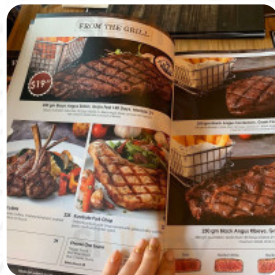

A complete [menu](#) of Wine Connection Bistro At Cuppage Terrace from Singapore covering all **16** dishes and drinks can be found here on the food list. For **seasonal or weekly deals**, please get in touch via phone or use the contact details provided on the website.