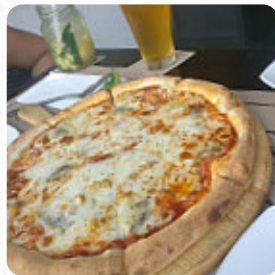

## ***Wine Connection Bistro Banana Walk Menu***

<https://menulist.menu>

124/11 Taweewong Road, กรุงเทพมหานคร I-, Thailand

On this site, you can find the **complete [menu](#)** of **Wine Connection Bistro Banana Walk** from กรุงเทพมหานคร. Currently, there are **19** menus and drinks available. For *seasonal or weekly deals*, please contact the owner of the restaurant directly. You can also contact them through their website.