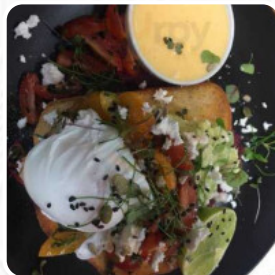

Bean Seen Cafe Menu

<https://menulist.menu>
178 Main St, Lilydale I-3140, Australia, Kurunjang

A comprehensive [menu](#) of Bean Seen Cafe from Kurunjang covering all **18** dishes and drinks can be found here on the card. For **seasonal or weekly deals**, please get in touch via phone or use the contact details provided on the website.

Bean Seen Cafe Menu

Entrées

POTATO WEDGES

Soups

SOUP OF THE DAY

Toast

FRENCH TOAST

Breakfast

SCRAMBLED EGGS

Dessert

BANANA BREAD

American Food

EGGS BENEDICT

Hot Drinks

COFFEE

Sides

These Types Of Dishes Are Being Served

CHICKEN

BURGER

BREAD

TOSTADAS

SOUP

Bean Seen Cafe Menu

Bean Seen Cafe