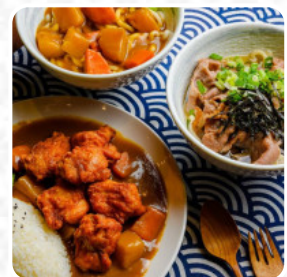

Here you can find the [menu](#) of *Yōu Xián Shí Táng Kā Lǐ Fàn Wū Lóng Miàn Zhuān Mài Diàn* in West Central District. At the moment, there are **17** meals and drinks on the menu. You can inquire about **seasonal or weekly deals** via phone.