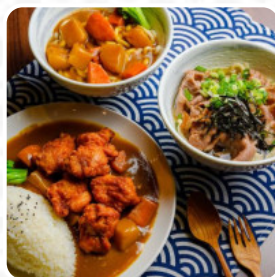

Here you can find the [menu](#) of *Yōu Xián Shí Táng Kā Lǐ Fàn Wū Lóng Miàn Zhuān Mài Diàn* in West Central District. At the moment, there are **17** meals and drinks on the menu. You can inquire about **seasonal or weekly deals** via phone.