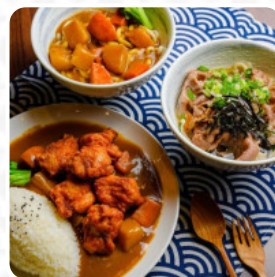

Here you can find the [menu](#) of *Yōu Xián Shí Táng Kā Lǐ Fàn Wū Lóng Miàn Zhuān Mài Diàn* in West Central District. At the moment, there are **17** meals and drinks on the menu. You can inquire about **seasonal or weekly deals** via phone.