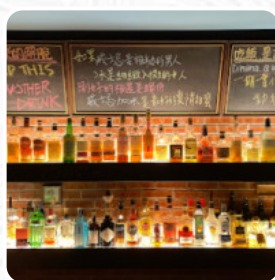

## ***A Train Leads The Way To Jazz Menu***

<https://menulist.menu>

10491, Taiwan, Taipei City, Zhongshan District, Section 2, Bade Rd, 233號2樓, Taiwan, Province of China

+886227212322 - <https://www.facebook.com/atrainjazzbar>

On this site, you can find the **complete menu** of **A Train Leads The Way To Jazz** from Taipei. Currently, there are **18** dishes and drinks available. For **seasonal or weekly deals**, please contact the restaurant owner directly. You can also contact them through their website.