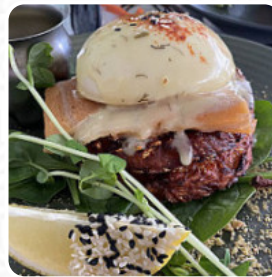

The Green Edge Cafe And Store Menu

<https://menulist.menu>

2b 229 Lutwyche Rd, Windsor, Queensland, Australia, QLD 4030

+61738611132 - <http://www.greenedgeonline.com.au>

Here you can find the [menu](#) of **The Green Edge Cafe And Store** in Windsor. At the moment, there are 24 menus and drinks on the menu. You can inquire about **changing offers** via phone.

GRAVY

American Food

EGGS BENEDICT

Hot Drinks

COFFEE

Vegetarian Dish

VEGGIE PATTY

Sides