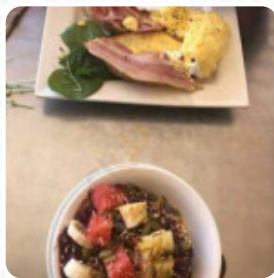

On this homepage, you can find the *complete menu* of Wisdom Cafe from [AIRLIE BEACH](#). Currently, there are **18** menus and drinks up for grabs. For **changing offers**, please contact the owner of the restaurant directly. You can also contact them through their website.