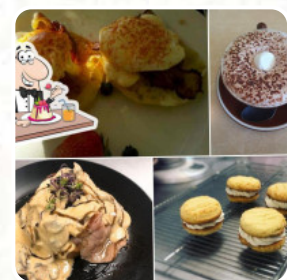

Here you can find the [menu](#) of Dawn Til Dusk Cafe And in [Te Awamutu](#). At the moment, there are **18** menus and drinks on the menu. You can inquire about **seasonal or weekly deals** via phone.