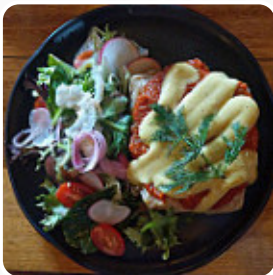

A complete [menu](#) of Sooki Lounge from Belgrave covering all **18** meals and drinks can be found here on the food list. For **seasonal or weekly deals**, please get in touch via phone or use the contact details provided on the website.