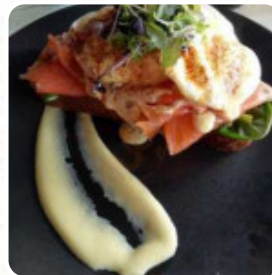

erdose
pecialty
ffee

ustralian - I

Overdose Specialty Coffee Menu

<https://menulist.menu>

160 Ramsgate Rd, Sydney I-2217, Australia, Feock United Kingdom

A comprehensive [menu](#) of Overdose Specialty Coffee from Feock United Kingdom covering all **17** courses and drinks can be found here on the menu. For **changing offers**, please get in touch via phone or use the contact details provided on the website.