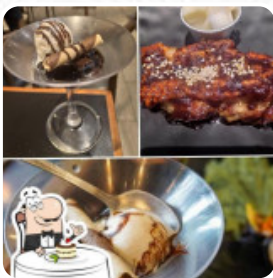

On this website, you can find the **complete [menu](#)** of **Sibyullee Unlimited Korean Barbecue (alabang Town Center)** from Muntinlupa. Currently, there are **17** dishes and drinks up for grabs. For *seasonal or weekly deals*, please contact the restaurant owner directly. You can also contact them through their website.