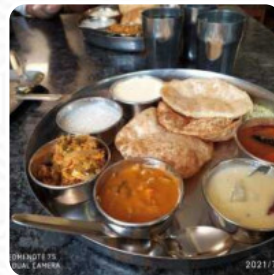

Slv Corner Veg Menu

<https://menulist.menu>

No. 42, Ramakrishna Ashram Circle, Vanvilas Road, Basavanagudi, Vanivilas Road,
Bengaluru, Karnataka 560004, India

+918026609671

Here you can find the [menu](#) of **Slv Corner Veg** in Bengaluru. At the moment, there are **17** menus and drinks on the card. You can inquire about *seasonal or weekly deals* via phone.