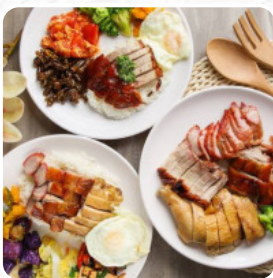

A comprehensive [menu](#) of Shàng Yuè Lóng Jì Shāo Là Tái Běi Shì Mào Diàn from Taipei covering all 17 menus and drinks can be found here on the card. For **changing offers**, please get in touch via phone or use the contact details provided on the website.