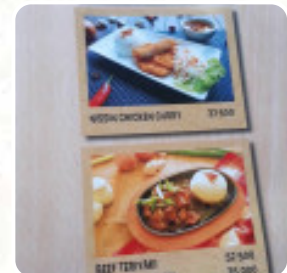

On this site, you can find the **complete menu** of Nissin Cafe Emporium from [Ungaran](#). Currently, there are **17** courses and drinks available. For *seasonal* or *weekly deals*, please contact the restaurant owner directly. You can also contact them through their website.