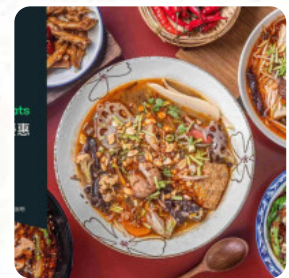

A comprehensive [menu](#) of Yún Tiān Chuān Wèi Shí Táng from Xitun District covering all **28** meals and drinks can be found here on the food list. For **changing offers**, please get in touch via phone or use the contact details provided on the website.