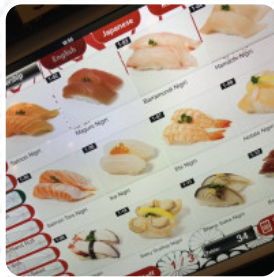

Here you can find the [menu](#) of *Sushi Edo Newmarket* in Newmarket. At the moment, there are **18** menus and drinks on the food list. You can inquire about **seasonal or weekly deals** via phone.