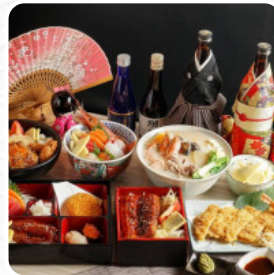

On this homepage, you can find the **complete menu** of Qiān Zhī Shòu Rì Shì Liào Lǐ from Taipei. Currently, there are 19 meals and drinks available. For **changing offers**, please contact the restaurant owner directly. You can also contact them through their website.