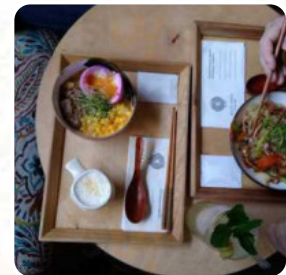

Here you can find the [menu](#) of *The Black Sheep Restaurant* in CHARLEVILLE. At the moment, there are **19** dishes and drinks on the menu. You can inquire about **seasonal or weekly deals** via phone. What [User](#) likes about The Black Sheep Restaurant:

Called into the Black Sheep twice to get some tea. Good service and drinks delivered quickly. The second time I had my tea in the cafe and it arrived in a very impressive large tea pot. Lovely place and would return again next time I'm in [CHARLEVILLE](#). [View all feedback](#). What [Eddie Heaney](#) doesn't like about The Black Sheep Restaurant: