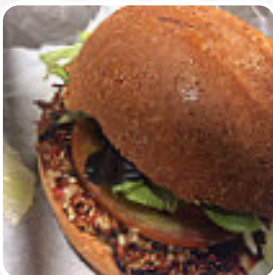

On this site, you can find the *complete menu* of *The Lane* from [ROTTNEST ISLAND](#). Currently, there are **17** dishes and drinks available. For **seasonal or weekly deals**, please contact the owner of the restaurant directly.

You can also contact them through their website. What [User](#) likes about The Lane: it was nice to have the choice of vegan options on this island. they offer wraps and a sandwich. smoothies and açaí dishes and a Mexican dish. they also have vegan cookies and vegan ice cream. I had the Mexican bowl, which was very tasty, but was a bit dry, as if heated on the microwave, so only 4 stars. [View all feedback](#).