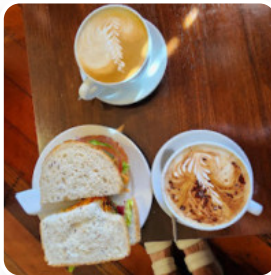

Moreish Cafe Menu

<https://menulist.menu>

541 High St | Maitland NSW, Maitland, South Australia 2320, Australia
+61249342288 - <http://www.facebook.com/themoreish/>

Here you can find the [menu of Moreish Cafe](#) in Maitland. At the moment, there are 20 menus and drinks on the card. You can inquire about changing offers via phone. What [User](#) likes about Moreish Cafe: I have coffee and food here on a regular basis as I work nearby. Prices are quite good, quality of coffee and food is nice and the staff are quite friendly. You can pre-order using the Hey You Beat the Q app. [read more](#). In beautiful weather you can even be served in the outdoor area. What [User](#) doesn't like about Moreish Cafe: Moreish is a regular haunt for my workplace and while the coffee is fairly good, the food can be hit and miss. Sometimes the food is exceptional but other times it's overcooked or underseasoned. The strangest thing is the surcharge for dining in - first place I've ever seen this and it detracts from the experience. Customer service is good and staff are friendly. I recommend some artwork in the dining room to make it mo... [read more](#). At Moreish Cafe in Maitland, tasty Australian menus are freshly served for you with a lot of care and the unique ingredients like bush tomatoes and caviar limes, Furthermore, the customers of the establishment enjoy the large variety of the various coffee and tea specialities that the establishment has available. You can just get one of the scrumptious *sandwiches*, a small salad or another snack, if you're not that ravenous, and you can look forward to typical scrumptious **French cuisine**.

WATER

Tornado's Burger

STEAK BURGER

American Food

EGGS BENEDICT

Drinks

DRINKS

Hash Browns and Sides

COFFEE

These types of dishes are being served

TUNA STEAK

WRAP

SANDWICH

BURGER

PANINI

Moreish Cafe Menu