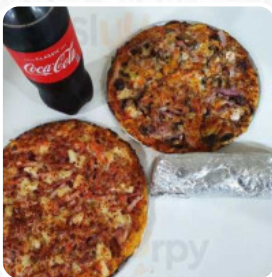

A complete [menu](#) of Outlaw Pizza from Tweed Heads South covering all **13** meals and drinks can be found here on the card. For *changing offers*, please get in touch via phone or use the contact details provided on the website. What [User](#) likes about Outlaw [Pizza](#):

Ordered a few honest John pizza's for pick up because me and my kids were feeling hungry as a mug, great service over the phone by Jake and when I went in to pickup the feast he was very kind, showed great customer service. [read more](#). The restaurant is accessible and can therefore also be used with a wheelchair or physical disabilities, Depending on the weather, you can also sit outside and eat and drink. What [User](#) doesn't like about Outlaw [Pizza](#):

Rang and ordered [pizza](#) went to collect half hour later as quoted and they weren't even made, let alone in the oven. No one there, didn't seem busy and didn't even look like the oven was on. Absolutely ridiculous! How do you miss an order?!?! Reading other reviews looks like its not uncommon. Very disappointing! [read more](#). **Tasty [pizza](#)** is baked fresh at Outlaw [Pizza](#) in Tweed Heads South using a time-honored method.