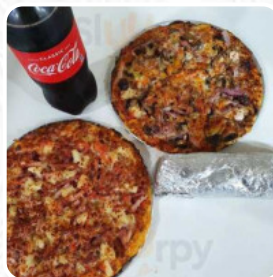

A complete [menu](#) of Outlaw Pizza from Tweed Heads South covering all **13** meals and drinks can be found here on the card. For *changing offers*, please get in touch via phone or use the contact details provided on the website. What [User](#) likes about Outlaw [Pizza](#):

Ordered a few honest John pizza's for pick up because me and my kids were feeling hungry as a mug, great service over the phone by Jake and when I went in to pickup the feast he was very kind, showed great customer service. [read more](#). The restaurant is accessible and can therefore also be used with a wheelchair or physical disabilities, Depending on the weather, you can also sit outside and eat and drink. What [User](#) doesn't like about Outlaw [Pizza](#):

Rang and ordered [pizza](#) went to collect half hour later as quoted and they weren't even made, let alone in the oven. No one there, didn't seem busy and didn't even look like the oven was on. Absolutely ridiculous! How do you miss an order?!?! Reading other reviews looks like its not uncommon. Very disappointing! [read more](#). **Tasty [pizza](#)** is baked fresh at Outlaw [Pizza](#) in Tweed Heads South using a time-honored method.