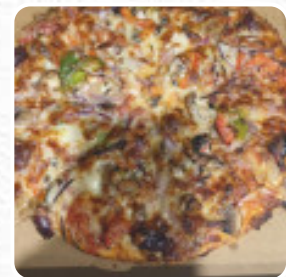

A complete [menu](#) of Outlaw Pizza from Tweed Heads South covering all **13** meals and drinks can be found here on the card. For *changing offers*, please get in touch via phone or use the contact details provided on the website. What [User](#) likes about Outlaw [Pizza](#):

Ordered a few honest John pizza's for pick up because me and my kids were feeling hungry as a mug, great service over the phone by Jake and when I went in to pickup the feast he was very kind, showed great customer service. [read more](#). The restaurant is accessible and can therefore also be used with a wheelchair or physical disabilities, Depending on the weather, you can also sit outside and eat and drink. What [User](#) doesn't like about Outlaw [Pizza](#):

Rang and ordered [pizza](#) went to collect half hour later as quoted and they weren't even made, let alone in the oven. No one there, didn't seem busy and didn't even look like the oven was on. Absolutely ridiculous! How do you miss an order?!?! Reading other reviews looks like its not uncommon. Very disappointing! [read more](#). **Tasty [pizza](#)** is baked fresh at Outlaw [Pizza](#) in Tweed Heads South using a time-honored method.