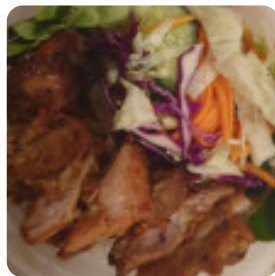

Chinmi Menu

<https://menulist.menu>

152 Findon Rd, Findon, Australia, OHalloran Hill

+61881176532 - <https://thebitenetwork.com.au/web/135>