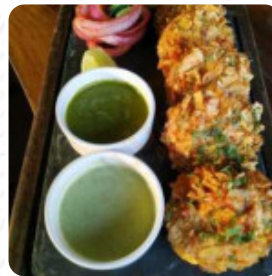

On this homepage, you can find the **complete [menu](#) of Brewocrat** from Sohna Sub-District. Currently, there are **18 dishes and drinks** available. For seasonal or weekly deals, please contact the restaurant owner directly. You can also contact them through their website. What [Babneet Malhotra](#) likes about Brewocrat:

The ambience is good. They have sitting both in open and closed. Service is also good and fast. Staff is friendly.

If you are residing near huda city metro station and looking for a good decent place with awesome taste, this place will surely satisfy you .. Overall a good experience and even you can pay online with your zomato gold and get amazing discounts [read more](#). At Brewocrat in Sohna Sub-District, they prepare original Indian spices tasty meals and sides like rice or naan freshly, In addition, you'll find sweet delicacies, cake, small snacks and chilled refreshments and hot drinks here. It goes without saying that a suitable drink completes a meal; therefore this **gastropub** offers a generous range of scrumptious and local alcoholic options, be it beer or wine, At the bar, you can relax with a freshly tapped beer or other alcoholic and non-alcoholic drinks.