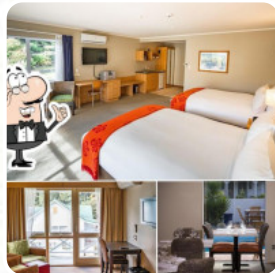

Scenic Bay Of Islands Menu

<https://menulist.menu>

58 Seaview Rd, Paihia, New Zealand

<https://scenichotelgroup.co.nz/paihia/scenic-hotel-bay-of-islands>

A complete [menu](#) of **Scenic Bay Of Islands** from Paihia covering all 18 courses and drinks can be found here on the menu. For changing offers, please get in touch via phone or use the contact details provided on the website. What [NZ BROOKZ](#) likes about Scenic Bay Of Islands:

Amazing and comfortable, beds were great, pillows were amazing and the shower was hot as with tons of pressure! Rooms: 5 Service: 5 Location: 5 Hotel highlights: Luxury [read more](#). The diner is accessible and can therefore also be used with a wheelchair or physiological limitations. A visit to Scenic Bay Of Islands becomes even more rewarding due to the extensive diversity of [coffee and tea specialties](#), You can also unwind at the bar with a freshly tapped beer or other alcoholic and non-alcoholic drinks. If you decide to come for breakfast, a **hearty brunch** is ready for you.