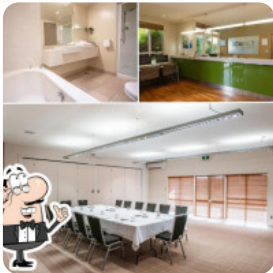

Scenic Bay Of Islands Menu

<https://menulist.menu>

58 Seaview Rd, Paihia, New Zealand

<https://scenichotelgroup.co.nz/paihia/scenic-hotel-bay-of-islands>

A complete [menu](#) of **Scenic Bay Of Islands** from Paihia covering all 18 courses and drinks can be found here on the menu. For changing offers, please get in touch via phone or use the contact details provided on the website. What [NZ BROOKZ](#) likes about Scenic Bay Of Islands:

Amazing and comfortable, beds were great, pillows were amazing and the shower was hot as with tons of pressure! Rooms: 5 Service: 5 Location: 5 Hotel highlights: Luxury [read more](#). The diner is accessible and can therefore also be used with a wheelchair or physiological limitations. A visit to Scenic Bay Of Islands becomes even more rewarding due to the extensive diversity of [coffee and tea specialties](#), You can also unwind at the bar with a freshly tapped beer or other alcoholic and non-alcoholic drinks. If you decide to come for breakfast, a **hearty brunch** is ready for you.