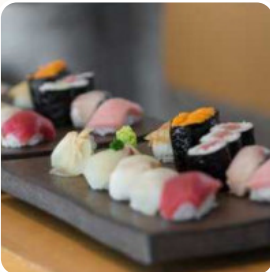

A complete [menu](#) of Nami Restaurant And Bar from Singapore covering all 19 courses and drinks can be found here on the food list. For seasonal or weekly deals, please get in touch via phone or use the contact details provided on the website. What [Jane Doe](#) likes about Nami Restaurant And Bar:

Had dinner here while staying at the hotel. Dinner menu has a solid selection but limited in variety. Sashimi is fresh and can do half order. The wagyu beef over rice was good. Expensive compared to other Michelin star restaurants but convenient if staying at the hotel. [read more](#). What [John Doe](#) doesn't like about Nami Restaurant And Bar:

Nice view overlooking the peaceful end of Orchard. Decent quality of food but can't say I'm blown away. Try to get a table away from the kitchen.. too much noise coming through. Service staff not too experience during my visit. Might be isolated case. [read more](#). The customers love it when Asian cuisine meets a bit of creativity. That's exactly what you can expect at the Nami Restaurant And Bar from Singapore, with its **creative Asian fusion cuisine** - the right mix of what you know meets the adventurous world of fusion cuisine, In addition, the current games or races can be watched on the big screen in this sports bar, which the visitors also love. At the bar, you can also relax after the meal (or during it) with an **alcoholic or non-alcoholic drink**, and it's made with lots of fresh vegetables, fish and meat, easily digestible Japanese menus prepared.