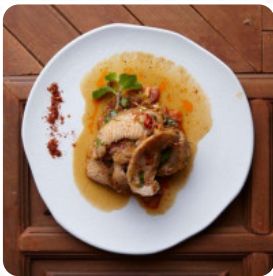

A complete [menu](#) of Baan “thai Family Recipes” from Ratchaburi covering all 17 menus and drinks can be found here on the card. For changing offers, please get in touch via phone or use the contact details provided on the website. What [User](#) likes about Baan “thai Family Recipes”:

Delicious house cooked meals in a chic restaurant setting at affordable prices. Staff speak fluently, in conversation English and are friendly and helpful. I tried the pad Thai, which is uniquely wrapped in an omelette, and the mango sticky rice. Both are tasteful and authentic. Very recommended. [read more](#). During meals, a refreshing drink is essential. In this **gastropub**, you will find not only flavorful dishes, but also a large and comprehensive diversity of good beers and other alcoholic drinks that compliment the food, Thai meals are prepared here with the famous spices and fish sauces. It should not be forgotten that there is a comprehensive variety of coffee and tea specialties in this restaurant, At the bar, you can unwind with a *cool beer* or other alcoholic and non-alcoholic drinks.