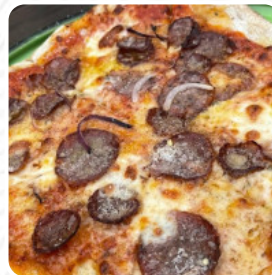

A complete [menu](#) of Kahurangi Estate from Upper Moutere covering all 17 menus and drinks can be found here on the menu. For seasonal or weekly deals, please get in touch via phone or use the contact details provided on the website. What [lavinia rice](#) likes about Kahurangi Estate:

Amazing pizza, amazing wine and awesome staff!! Thanks for the good time North Eatery! We will be back Service: Dine in Meal type: Lunch Food: 5 Service: 5 Atmosphere: 5 Recommended dishes: Pizza Margherita [read more](#). The restaurant and its rooms are wheelchair accessible and thus reachable with a wheelchair or physical disabilities, Depending on the weather, you can also sit outside and have something. In Kahurangi Estate in Upper Moutere, they prepare tasty pizza using a time-honored method, served **fresh**, This **sports bar** is a popular hangout for guests who enjoy watching the latest games or races on the big TV while enjoying food and drinks. After the meal (or during it), you can still relax at the bar with a alcoholic or non-alcoholic drink, there are also delectable vegetarian dishes in the menu.