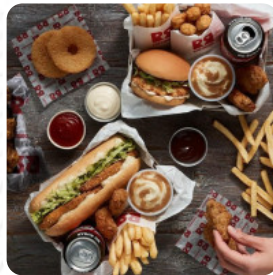

Here you can find the menu of Red Rooster Mt. Ousley in FAIRY MEADOW. At the moment, there are **12** courses and drinks on the food list. You can inquire about **changing offers** via phone. What [User](#) likes about Red Rooster Mt. Ousley:

Ordered a half chicken, and the meat was tender and I could taste the spices, which is nice to have it. But I think the outside of the chicken, the skin is a bit salty, you can obviously eat the salt taste. I think the chicken skin is just provide some crispy taste. Maybe you can put less salt to skin or adjust the marinating time, or I just bad luck? Will try again next time I have the chance. [read more](#). The premises on site are wheelchair accessible and can also be used with a wheelchair or physical limitations. What [User](#) doesn't like about Red Rooster Mt. Ousley: The girls who work there are always pleasant, however. That drive through has to be the tightest in NSW you could barely fit a golf cart through without scratching the wheels. Sort it out guys it's an embarrassment. If you respond with that generic response you use every time, I shall defecate on your god forsaken drive through. Food: 2 Service: 2 Atmosphere: 2 [read more](#). Red Rooster Mt. Ousley from FAIRY MEADOW is famous for its tasty burgers, to which crispy fries, salads and other sides are provided, Typically, the dishes are prepared for you *in a short time and fresh*.