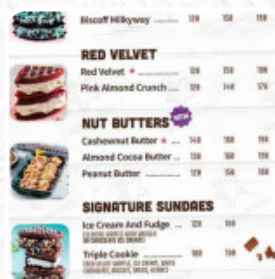

The Belgian Waffle Co Menu

<https://menulist.menu>

Shop No. 09, Bajrangbali Building, GS Rd, Opp. SB Deorah College, Guwahati, India, Hanoi

+919101695302 - <https://thebelgianwaffle.co/>

On this webpage, you can find the **complete menu** of **The Belgian Waffle Co** from Hanoi. Currently, there are **16** meals and drinks up for grabs. For *changing offers*, please contact the restaurant owner directly. You can also contact them through their website. What **User** likes about The Belgian Waffle Co: Had an amazing experience at The Belgian Waffle Co! The waffles were heavenly – crisp on the outside, fluffy on the inside, and generously topped with deliciousness. The variety of toppings and sauces make for a delightful customization experience. The staff was friendly and service was prompt. Great place for waffle Food: Good Ambiance: Very Good Price: Moderately High Staff Behaviour: Good Cleanliness: Very Clean W... [read more](#). The The Belgian Waffle Co from Hanoi serves menus that you can find all over Europe.

The Belgian Waffle Co Menu

Sweets

CHOCOLATE CAKE

Soft drinks

LEMONADE

Häagen Dazs Eis

BELGIAN CHOCOLATE

Toppings