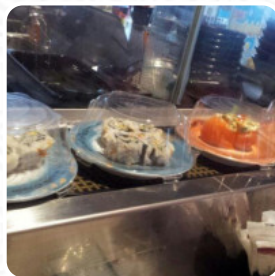

On this website, you can find the **complete [menu](#) of [Sushi Train Earville](#)** from Earville. Currently, there are **14** courses and drinks up for grabs. For changing offers, please contact the restaurant owner directly. You can also contact them through their website. What [User](#) likes about [Sushi Train Earville](#):

this sushi train is great the cook here is the best sushi cook ever, always very fresh, we had only the sashimi and it was very fresh and the presentation second to none! [read more](#). The diner is accessible and can therefore also be used with a wheelchair or physiological disabilities. What [User](#) doesn't like about Sushi Train Earville:

If you like the thought of someone handling the food In the same gloves that she washed up dirty dishes, ducked under the counter to eat the food being made and to go straight back to handling your food with the same gloves she put to her mouth, then this is the place for you. I was a long term customer till this point, however I will never go back and have notified the health department. In all honesty they should n... [read more](#). With a lot of fresh vegetables, fish and meat, the Sushi Train Earville from Earville prepares *easy-to-digest, fine Japanese meals*, among the delicacies of this restaurant are especially the [Sushi](#) and Sashimi. It should not be forgotten that there is a extensive selection of coffee and tea specialties in this restaurant.