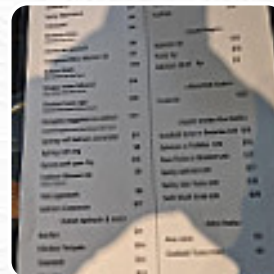

Ronin Japanese Menu

<https://menulist.menu>
 10 The Strand, Croydon I-2132, Australia
 +61297156001 - <http://roninjapanese.com.au/>

A **comprehensive menu** of Ronin Japanese from Croydon covering all 14 meals and drinks can be found here on the menu. For changing offers, please get in touch via phone or use the contact details provided on the website. What [User](#) likes about Ronin Japanese:

that's a big plus and we'll be back soon. [read more](#). What [User](#) doesn't like about Ronin Japanese: Don't eat here if you expect value for money. The food tastes nice enough, very standard, but the portion sizes are about 60-80% of a normal Japanese restaurant, and they left out one of the sides. When we asked the manager about the portion size, he very patronisingly said that the serves had always been like that and pointed out the prices of the raw ingredients as an explanation. Ok, I can understand that the raw... [read more](#). Ronin Japanese from Croydon prepares for you **fine sushi (e.g., Maki and Sashimi)**, as well as in numerous other variations, with fresh ingredients like fish, vegetables and meat, and a lot of fresh vegetables, fish and meat are used to prepare healthy Japanese meals.