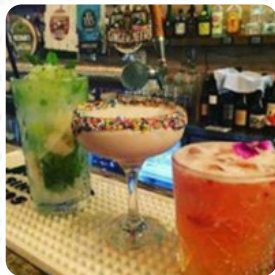

## ***Your Place Espresso Menu***

<https://menulist.menu>  
4557 Sunshine Coast, Australia  
+61754442321 - <https://www.yourplacemooloolaba.com>

A comprehensive [menu](#) of Your Place Espresso from Sunshine Coast covering all 18 menus and drinks can be found here on the food list. For **changing offers**, please get in touch via phone or use the contact details provided on the website. What [Emily Toohey](#) likes about Your Place Espresso:  
Went to 'Your Place' for lunch and a drink cannot speak more highly of the staff the goods this place produced. Kylie and Tia were so bubbly happy to have a chat with customers this bar/cafe is now one we will go to weekly for chilled vibes and fun times Thanks again guys ! [read more](#). When the weather conditions is nice you can also have something outside. A visit to Your Place Espresso becomes even more rewarding due to the large selection of coffee and tea specialties, Additionally, they offer you typical Australian meals with products like bush tomatoes and finger limes. Naturally, they also serve you with tasty pizza, baked straight from the oven in traditional style, You can take a break at the bar with a **freshly tapped beer** or other alcoholic and non-alcoholic drinks.