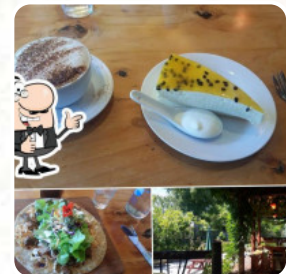

Riverside Café Menu

<https://menulist.menu>

289 Main Road Lower Moutere, Upper Moutere 7175, New Zealand, Nelson

<https://www.riverside-cafe.co.nz>

A comprehensive [menu](#) of Riverside Café from Nelson covering all 19 menus and drinks can be found here on the menu. For seasonal or weekly deals, please get in touch via phone or use the contact details provided on the website. What [User](#) likes about Riverside Café:

we were first on Saturday night. amazing ambience fantastic service and eating was so good. I would go back. highly recommended. many thanks to the beautiful couple that it owns, they do an amazing work. [read more](#). The diner and its rooms are wheelchair accessible and thus usable with a wheelchair or physical disabilities, Depending on the weather, you can also sit outside and eat and drink. For breakfast, you can enjoy a **appetizing brunch** at Riverside Café, freely at your own will, The visitors of the restaurant also consider the extensive variety of differing coffee and tea specialities that the establishment offers. Furthermore, they provide you tasty courses in **French style**.