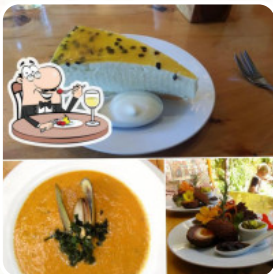

A comprehensive [menu](#) of Riverside Café from Nelson covering all 19 menus and drinks can be found here on the menu. For seasonal or weekly deals, please get in touch via phone or use the contact details provided on the website. What [User](#) likes about Riverside Café:

we were first on Saturday night. amazing ambience fantastic service and eating was so good. I would go back. highly recommended. many thanks to the beautiful couple that it owns, they do an amazing work. [read more](#). The diner and its rooms are wheelchair accessible and thus usable with a wheelchair or physical disabilities, Depending on the weather, you can also sit outside and eat and drink. For breakfast, you can enjoy a **appetizing brunch** at Riverside Café, freely at your own will, The visitors of the restaurant also consider the extensive variety of differing coffee and tea specialities that the establishment offers. Furthermore, they provide you tasty courses in **French style**.