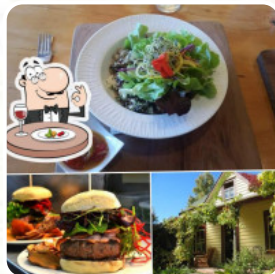

A comprehensive [menu](#) of Riverside Café from Nelson covering all 19 menus and drinks can be found here on the menu. For seasonal or weekly deals, please get in touch via phone or use the contact details provided on the website. What [User](#) likes about Riverside Café:

we were first on Saturday night. amazing ambience fantastic service and eating was so good. I would go back. highly recommended. many thanks to the beautiful couple that it owns, they do an amazing work. [read more](#). The diner and its rooms are wheelchair accessible and thus usable with a wheelchair or physical disabilities, Depending on the weather, you can also sit outside and eat and drink. For breakfast, you can enjoy a **appetizing brunch** at Riverside Café, freely at your own will, The visitors of the restaurant also consider the extensive variety of differing coffee and tea specialities that the establishment offers. Furthermore, they provide you tasty courses in **French style**.