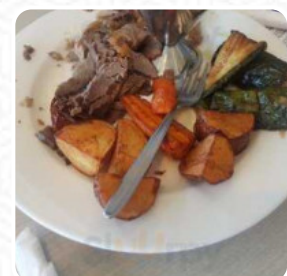

Here you can find the [menu](#) of **Murray Bridge Community Club** in Murray Bridge. At the moment, there are **18** meals and drinks on the menu. You can inquire about [changing offers](#) via phone. What [User](#) likes about Murray Bridge Community Club:

had salt and pfeffer really nice. senior meal times are good value for money and the usual menus is good.

promises clean., spacious and a nice view when the flow murray. [read more](#). The premises on site are wheelchair accessible and can also be used with a wheelchair or physiological limitations. What [User](#) doesn't like about Murray Bridge Community Club:

Got lunch here today.... I ordered the $45 300g rump steak medium rare... it was so over cooked it was almost cremated.. so incredibly dry and crusty! Chips were over cooked and dry, not salted at all either... Salad was okay, but had no dressing at all. So very bland. Over all experience 1/5 stars.. only nice thing about my meal was the lemonade. [read more](#). Murray Bridge Community Club from [Murray Bridge](#) is a good place for a bar to a cocktail after work and be able to sit with friends or alone, Additionally, they offer you *typical Australian dishes* with products like bush tomatoes and finger limes. In case you want to have breakfast, a versatile brunch is offered to you, Likewise, the guests of the restaurant prefer the comprehensive selection of various coffee and tea specialities that the restaurant provides.