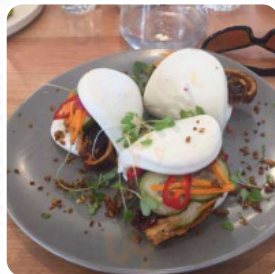

Fig And The Bay Menu

<https://menulist.menu>
24 Liberty Cres, Corinella, Australia
+61356780337 - <https://www.figandthebay.com.au/>

Here you can find the [menu](#) of Fig And The Bay in Corinella. At the moment, there are **18** menus and drinks on the menu. You can inquire about **changing offers** via phone. What [User](#) likes about Fig And The Bay: a beautiful location with great food and service! this small hidden gem offers good quality eating at a reasonable price. the cocks are great! service: dine in meal type: lunch price per person: \$40–60 [read more](#). The diner and its premises are wheelchair accessible and thus reachable with a wheelchair or physiological limitations, Depending on the weather conditions, you can also sit outside and have something. You can at Fig And The Bay from Corinella taste delicious vegetarian dishes, in which no animal meat or fish was brought into play, In addition, you'll find sweet delicacies, cake, simple snacks and chilled refreshments and hot beverages here. Also, the meals from the Australian continent of this establishment are notable, The guests of the restaurant also appreciate the comprehensive selection of various [coffee and tea specialities](#) that the restaurant has to offer.