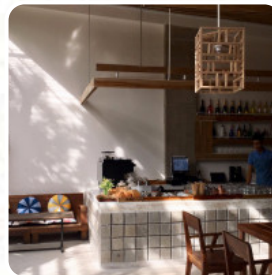

Here you can find the [menu](#) of *Infiniti Cafe Resto* in [Vung Tau](#). At the moment, there are **18** menus and drinks on the menu. You can inquire about **seasonal or weekly deals** via phone. What [User](#) likes about *Infiniti Cafe Resto*: Good, tasty food, cook took care of serving and arrange it on the plate -it looked really nice too. I really like this minimalistic interior design (wood and concrete). [read more](#). You can use the WiFi of the place at no extra cost, Depending on the weather, you can also sit outside and be served. What [User](#) doesn't like about *Infiniti Cafe Resto*:

Based on one visit The [pizza](#) oven is used to bake other food too, thus, I assume, the temperature is kept quite low. It takes good minutes to bake a pie which results in a dry toast texture. I strongly recommend increasing the dough hydration or getting a separate oven for other dishes to be baked in. Otherwise please call it a home style [pizza](#) cause there's nothing neapolitan about it. [read more](#). If you're in a hurry and need something quick, you can get tasty [Fast-Food meals to your taste](#) from *Infiniti Cafe Resto* in Vung Tau, prepared for you in short time, Don't miss the chance to try the tasty pizza, prepared fresh in an traditional way. There are also tasty dishes typical for Europe, for breakfast they serve a extensive breakfast here.