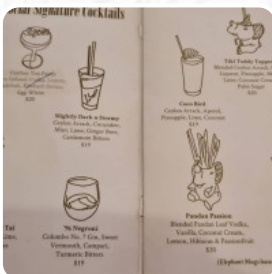

Colombo Social Menu

<https://menulist.menu>

159-161 Enmore Rd, Enmore NSW 2042, Australia, Sydney
+61290206366 - <https://colombosocial.com.au/>

On this site, you can find the **complete menu** of Colombo Social from Sydney. Currently, there are 15 dishes and drinks available. For changing offers, please contact the owner of the restaurant directly. You can also contact them through their website. What [User](#) likes about Colombo Social: excellent food and great service. such a beautiful atmosphere. we had a starter, a main and couple side between two, two weeps. \$85 everyone and we couldn't finish all the food. will def back [read more](#). The diner is accessible and can therefore also be used with a wheelchair or physiological limitations. What [Lisa Robson](#) doesn't like about Colombo Social: The food was great, however we had awful seats. The cold air blowing straight onto our table I believed cooled the meal too quickly. We had to put our jackets back, it made for an uncomfortable dining experience. Never again if I had to sit at that table. Service: Dine in Meal type: Dinner Price per person: A\$60–80 Food: 4 Service: 3 Atmosphere: 1 [read more](#). In the kitchen of Colombo Social in Sydney, traditional courses are prepared with original Asian spices fine, You can take a break at the bar with a freshly tapped beer or other alcoholic and non-alcoholic drinks. You can also look forward to **tasty vegetarian cuisine**, Furthermore, the guests love the successful combination of different meals with new and partially experimental ingredients - a nice example of successful Asian Fusion.

Colombo Social Menu

Alcoholic Drinks

BEER

Fish dishes

FISH CURRY

Drinks

GLASS OF WINE

Sauces

CURRY SAUCE

Dessert

PANNA COTTA

Main Course

CEVICHE

Mexican dishes

TACO

Mexican

TACOS

*These types of dishes are
being served*

FISH

Indian

CHICKEN CURRY

ROTI

Ingredients Used

EGG