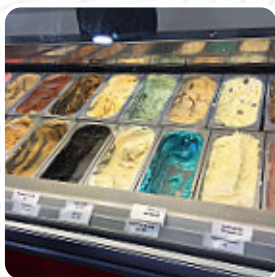

A comprehensive menu of Simmo's from [ROTTNEST ISLAND](#) covering all 17 menus and drinks can be found here on the food list. For **changing offers**, please get in touch via phone or use the contact details provided on the website. What [User](#) likes about Simmo's:

Simmos ice cream is always excellent. The apple pie and rocher flavours were great. I found my passionfruit scoop a bit sweet and not passion fruity enough. The double scoop was way too big for me, would be nice to see two flavours offered in the single or kids size (much smaller scoops of each to still sample the flavours). [read more](#). The rooms in the restaurant are wheelchair accessible and can also be used with a wheelchair or physical limitations. What [User](#) doesn't like about Simmo's:

there was not so much change, even if they are applying for more than 100 aromes. the aromen were nothing special. But I got the apple cake tasted and that was pretty good. [read more](#). The large range of **coffee and tea specialties** makes a visit to Simmo's even more worthwhile, Furthermore, the *sugar-sweet treats* of this establishment sparkle not only in the eyes of our young guests.